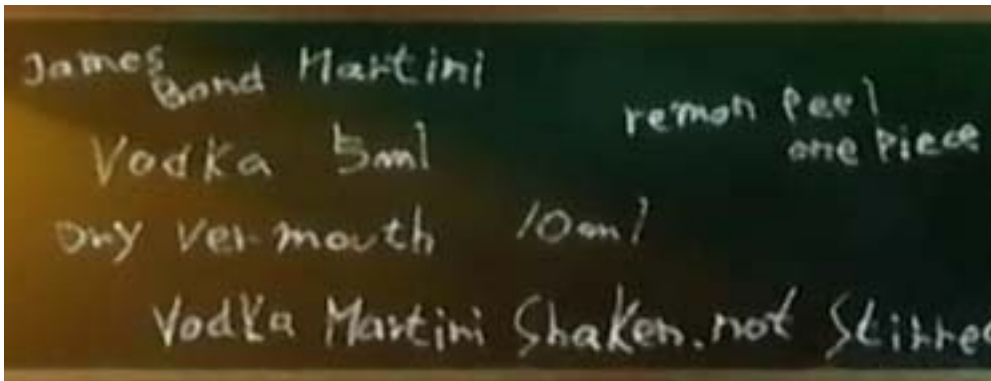

Ever wanted to make a James Bond Martini...?

Vodka: 5ml
Dry Vermouth: 10ml
Lemon Peel: one piece
Shaken, not stirred.