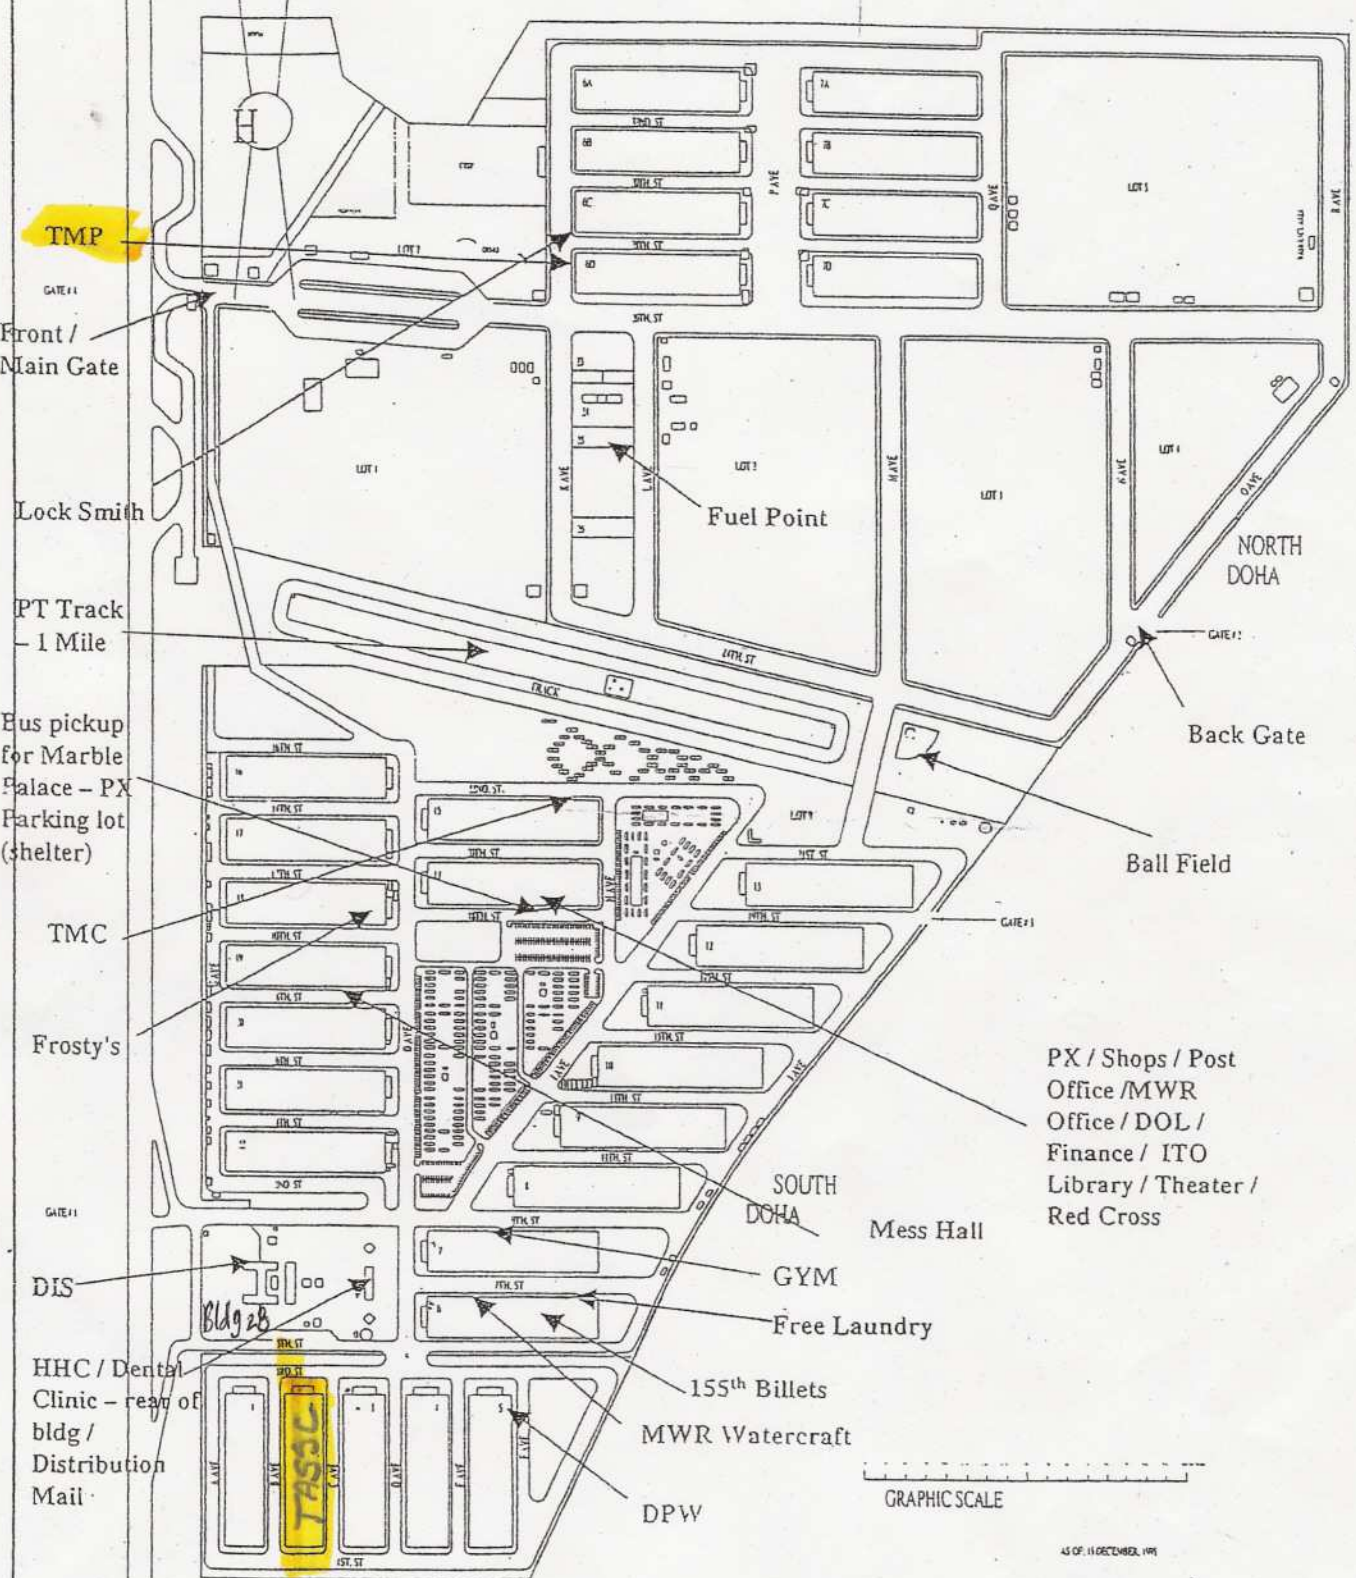

US ARMY CENTRAL COMMAND - KUWAIT  
CAMP DOHA, KUWAIT

TMP

Front / Main Gate

Lock Smith

PT Track - 1 Mile

Eus pickup for Marble Palace - PX Parking lot (shelter)

TMC

Frosty's

DIS

HHC / Dental Clinic - rear of bldg / Distribution Mail

Fuel Point

Back Gate

Ball Field

PX / Shops / Post Office / MWR Office / DOL / Finance / ITO Library / Theater / Red Cross

Mess Hall

GYM

Free Laundry

155th Billets

MWR Watercraft

DPW

GRAPHIC SCALE

AS OF 11 DECEMBER 1991

*ldg 28  
-3  
asking  
Req.  
own starts  
2+  
Office on  
left.*

*1687  
in a Card Order.*